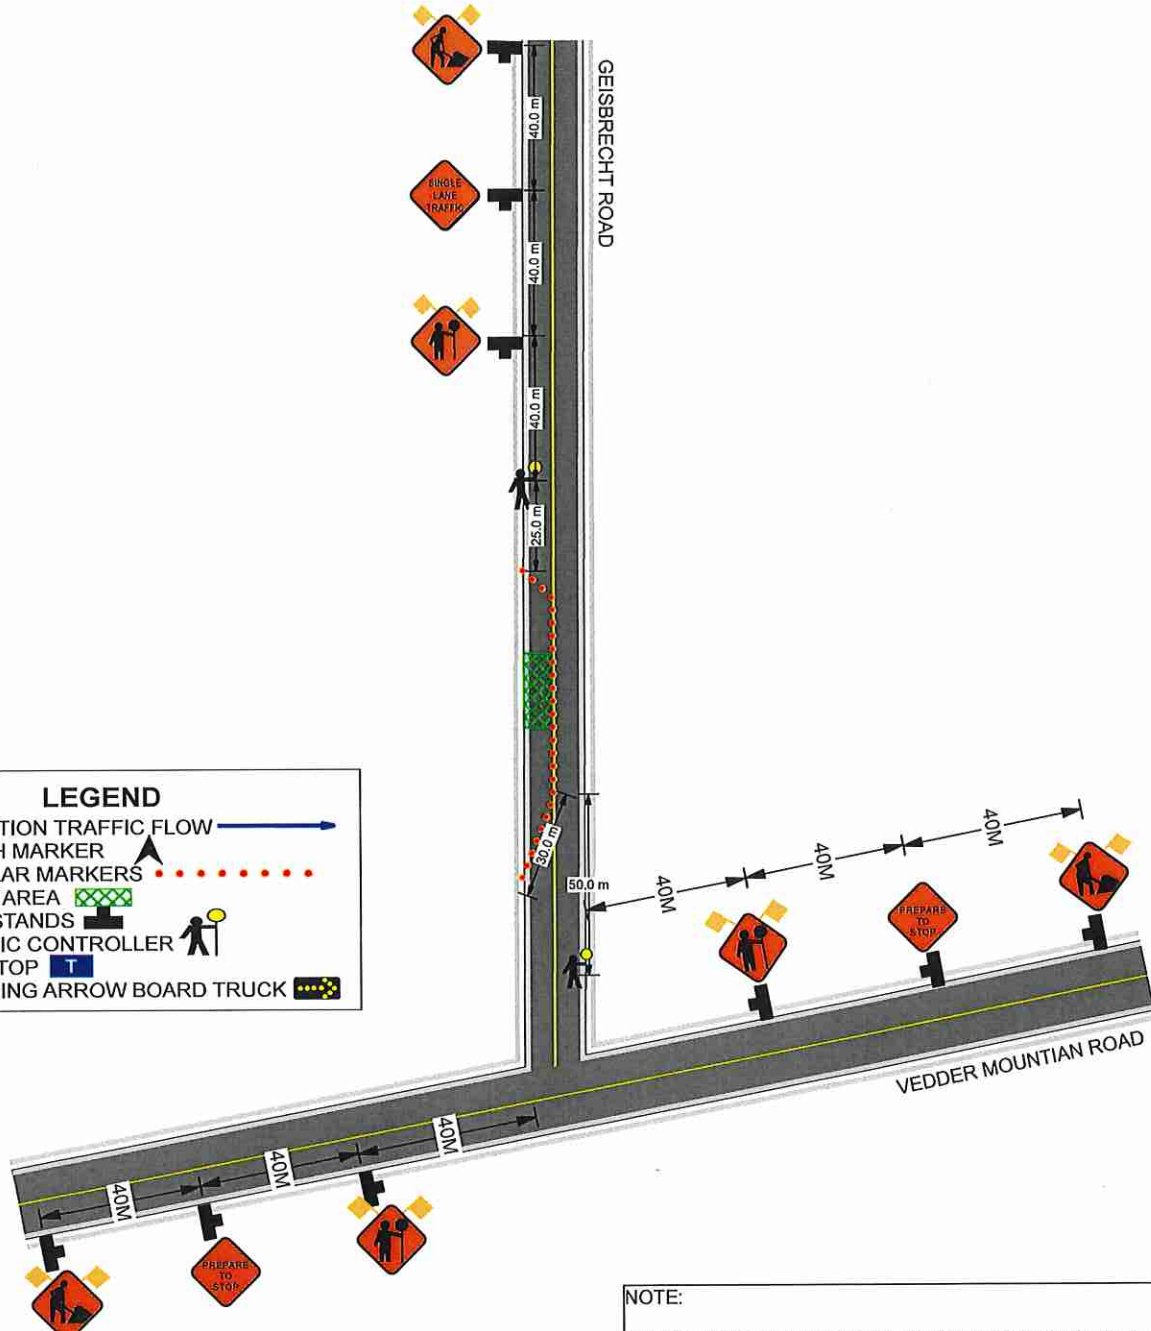

FORTIS BC GAS
SERVICE INSTALLATION
4843 GIESBRECHT ROAD, CHILLIWACK
JOB# 31129636

MAY 2020
HOURS OF OPERATION 9:00AM - 4:00PM
WORK WILL TAKE ONE DAY TO COMPLETE

LEGEND

- DIRECTION TRAFFIC FLOW →
- NORTH MARKER ▲
- TUBULAR MARKERS ·····
- WORK AREA [Green hatched box]
- SIGN STANDS [Icon]
- TRAFFIC CONTROLLER [Icon]
- BUS STOP [T icon]
- FLASHING ARROW BOARD TRUCK [Icon]

NOTE:

SPEED LIMIT ON VEDDER MOUNTAIN ROAD IS 50KM PER HOUR
ALL SIGNS WILL BE PLACED ON TRIPOD STANDS WITH FLAGS

ALL SIGNS ON ALL SIDE STREETS WILL BE PLACED ON TRIPOD STANDS WITH FLAGS

ALL SIDEWALKS - CROSSWALK AND BUS STOPS WILL REMAIN OPEN AT ALL TIMES

TRAFFIC CONTROL WILL ASSIST WITH DRIVEWAYS EFFECTED BY WORK ZONE CLOSURE